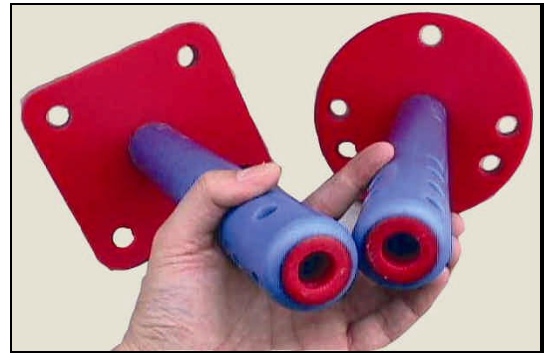

Surge Protectors / Splash Baffles Arrestors

Corrosion-resistant, full-face flanged surge protectors tighten down evenly and help keep fluids from direct contact onto relief valves and rupture disks

KEY FEATURES/BENEFITS

- Fully welded construction and lightweight
- Constructed of Salco Polyethylene™
- Economical and low maintenance
- Concentric serrated gasket surfaces
- Available in a round flange or in a square flange. Alternate configurations available
- AAR approved